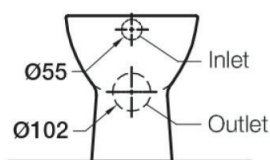

## Globo Genesis pan

Top View

Weight: Pan - 15kg Appr  
Cistern - 10kg Appr

Side View

Front View