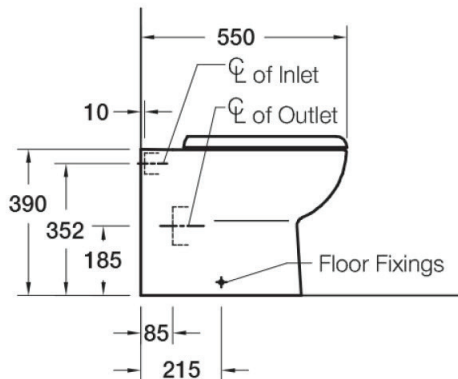

# Technical Specifications

## Globo Genesis pan

Top View

Weight: Pan - 15kg Appr  
Cistern - 10kg Appr

Side View

Front View