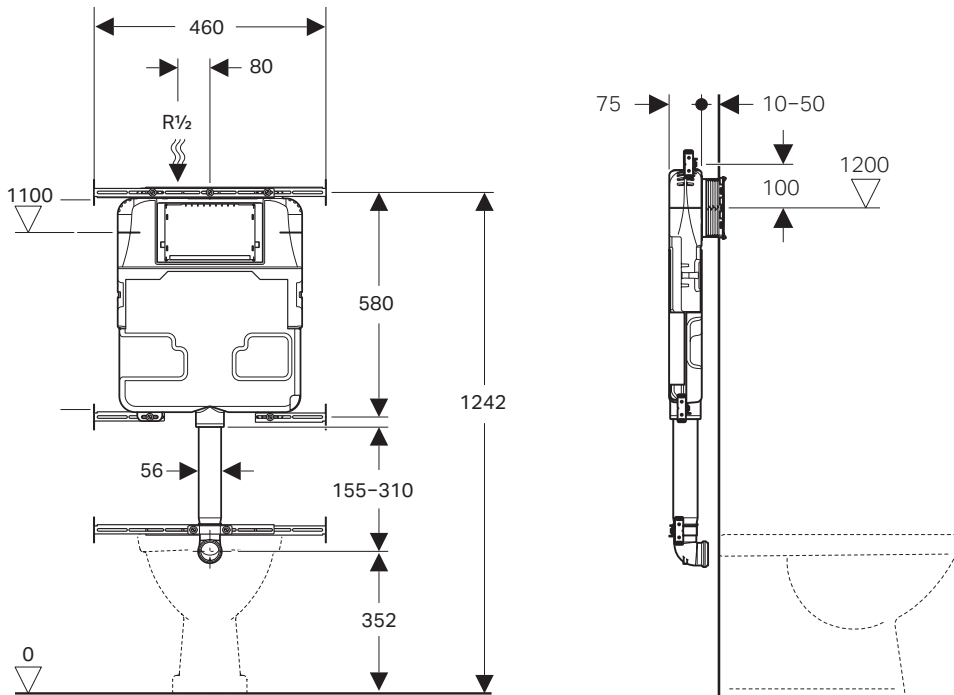

## Globo Genesis pan

Top View

Weight: Pan - 15kg Appr  
Cistern - 10kg Appr

Side View

Front View