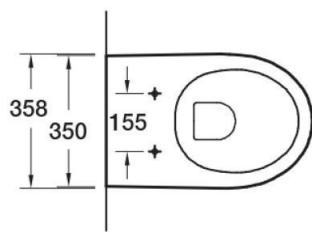

## Globo Genesis pan

Top View

Weight: Pan - 15kg Appr  
Cistern - 10kg Appr

Side View

Front View