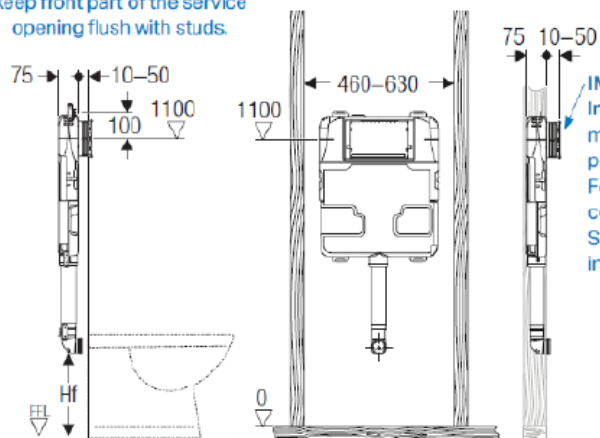

Back to Wall Pan with Soft Close Seat White

Includes:
109.751.00.1 Geberit Sigma
concealed cistern 75mm

115.778.KN.1 Sigma20 flush plate
satIn chrome
OR
115.778.KH.1 Sigma20 flush plate
brilliant chrome

Geberit Sigma cc 75mm

Hf = Height of flush pipe, dimension to WC suppliers specification

If cavity is deeper than 75mm
keep front part of the service
opening flush with studs.

IMPORTANT:
Installation duct
must be mounted
prior to wall lining!
For Sigma60
compatibility see
Sigma60 installation
instructions.