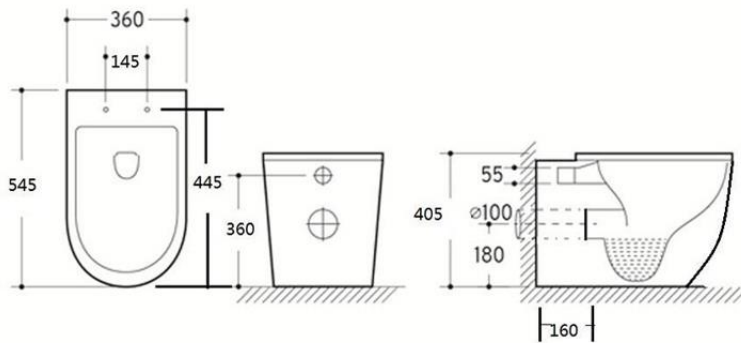

Back to Wall Pan with Soft Close Seat White

Includes:
109.751.00.1 Geberit Sigma
concealed cistern 75mm

115.778.KN.1 Sigma20 flush plate
satIn chrome
OR
115.778.KH.1 Sigma20 flush plate
brilliant chrome

Geberit Sigma cc 75mm

Hf = Height of flush pipe, dimension to WC suppliers specification

If cavity is deeper than 75mm
keep front part of the service
opening flush with studs.

IMPORTANT:
Installation duct
must be mounted
prior to wall lining!
For Sigma60
compatibility see
Sigma60 installation
instructions.