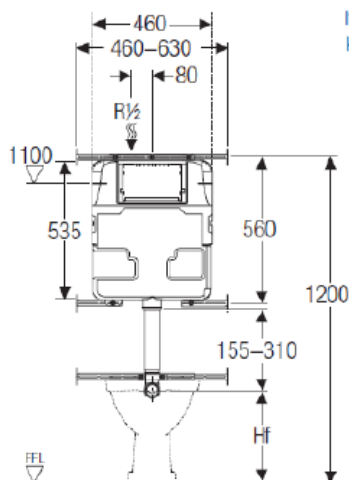

Back to Wall Pan with Soft Close Seat White

Includes:
109.751.00.1 Geberit Sigma
concealed cistern 75mm

115.778.KN.1 Sigma20 flush plate
satIn chrome
OR
115.778.KH.1 Sigma20 flush plate
brilliant chrome

Geberit Sigma cc 75mm

Hf = Height of flush pipe, dimension to WC suppliers specification

If cavity is deeper than 75mm
keep front part of the service
opening flush with studs.

IMPORTANT:
Installation duct
must be mounted
prior to wall lining!
For Sigma60
compatibility see
Sigma60 installation
instructions.