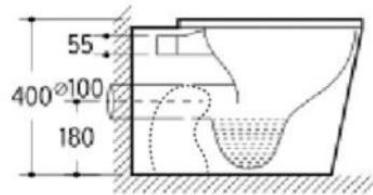

ROVIGO

WALL FACED FLOOR PAN

SIZE 590X360X400mm

STANDARD S-TRAP 60-100mm

JT43 CONNECTOR 150-170mm

P-TRAP 180mm

SOFT CLOSING SEAT

4.5/3LITRES DUAL FLUSH

Includes:
109.751.00.1 Geberit Sigma
concealed cistern 75mm

115.778.KN.1 Sigma20 flush plate
soft chrome
OR
115.778.KH.1 Sigma20 flush plate
bright chrome

Geberit Sigma cc 75mm

Hf = Height of flush pipe, dimension to WC suppliers specification