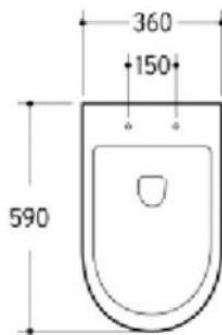

ROVIGO

WALL FACED FLOOR PAN

SIZE 590X360X400mm

STANDARD S-TRAP 60-100mm

JT43 CONNECTOR 150-170mm

P-TRAP 180mm

SOFT CLOSING SEAT

4.5/3LITRES DUAL FLUSH

Includes:
109.751.00.1 Geberit Sigma
concealed cistern 75mm

115.778.KN.1 Sigma20 flush plate
soft chrome
OR
115.778.KH.1 Sigma20 flush plate
bright chrome

Geberit Sigma cc 75mm

Hf = Height of flush pipe, dimension to WC suppliers specification