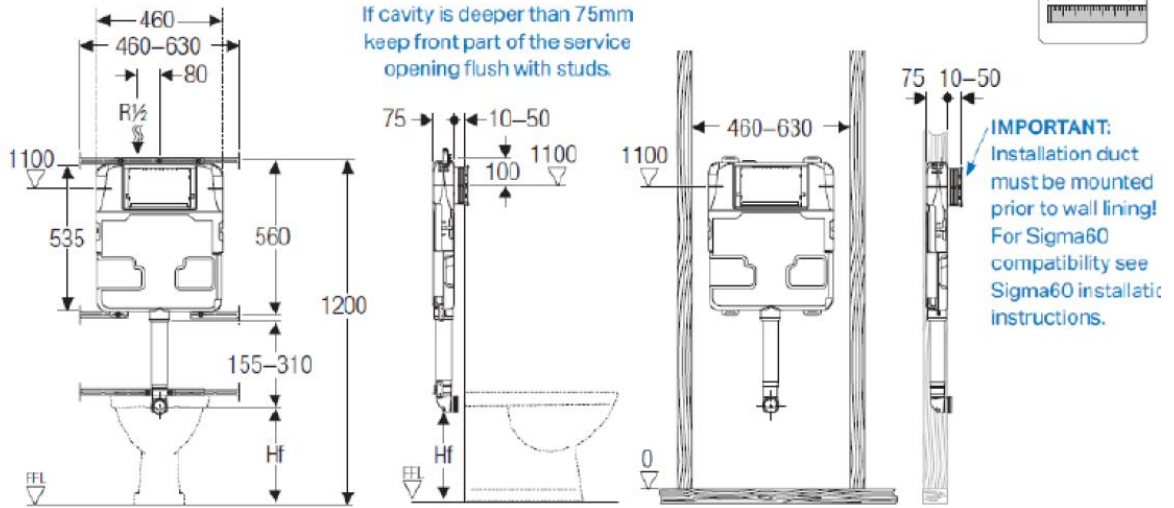

ROVIGO

WALL FACED FLOOR PAN

SIZE 590X360X400mm

STANDARD S-TRAP 60-100mm

JT43 CONNECTOR 150-170mm

P-TRAP 180mm

SOFT CLOSING SEAT

4.5/3LITRES DUAL FLUSH

Includes:
109.751.00.1 Geberit Sigma
concealed cistern 75mm

115.778.KN.1 Sigma20 flush plate
soft chrome
OR
115.778.KH.1 Sigma20 flush plate
bright chrome

Geberit Sigma cc 75mm

Hf = Height of flush pipe, dimension to WC suppliers specification