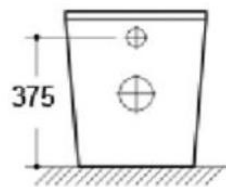

ROVIGO

WALL FACED FLOOR PAN

SIZE 590X360X400mm

STANDARD S-TRAP 60-100mm

JT43 CONNECTOR 150-170mm

P-TRAP 180mm

SOFT CLOSING SEAT

4.5/3LITRES DUAL FLUSH

Includes:
109.751.00.1 Geberit Sigma
concealed cistern 75mm

115.778.KN.1 Sigma20 flush plate
soft chrome
OR
115.778.KH.1 Sigma20 flush plate
bright chrome

Geberit Sigma cc 75mm

Hf = Height of flush pipe, dimension to WC suppliers specification