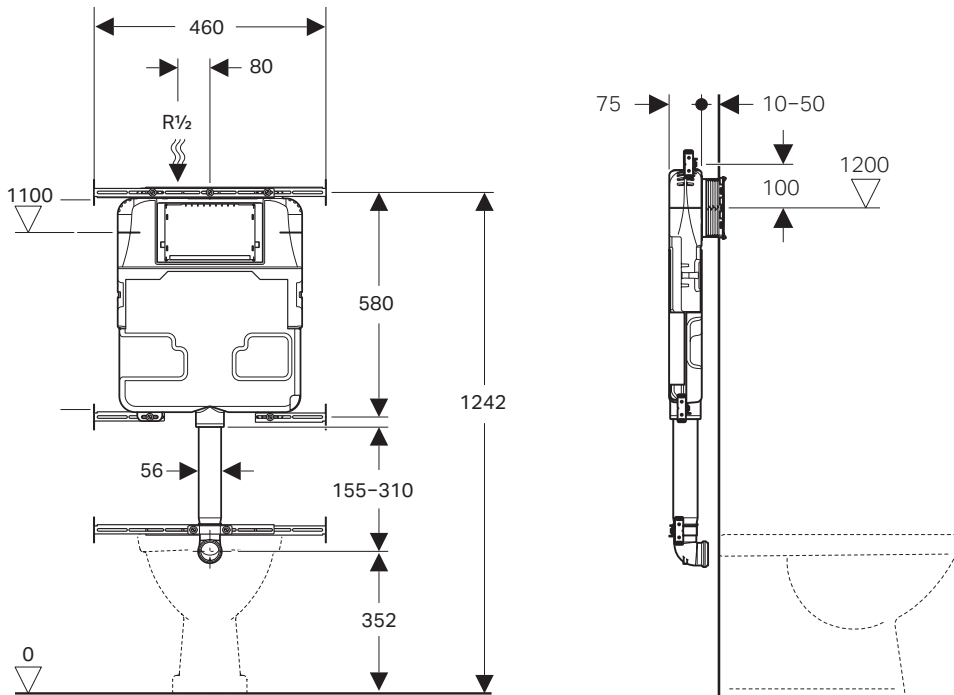

## Globo Stone pan

Top View

Weight: Pan - 15kg Appr  
Cistern - 10kg Appr