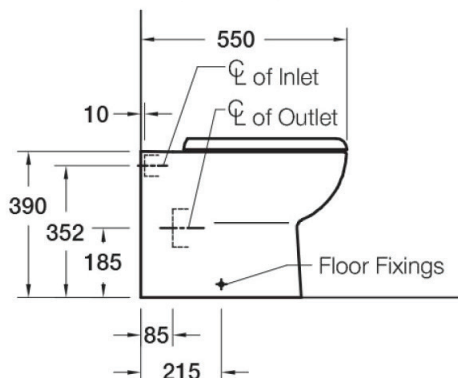

## Globo Stone pan

Top View

Weight: Pan - 15kg Appr  
Cistern - 10kg Appr

## Geberit Sigma20

Side View

Front View